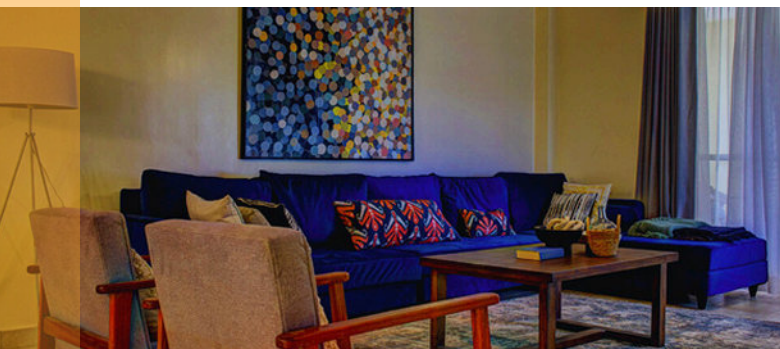

Ol Pejeta, Ol Jogi [OR] Ngare Ndare Safari Package

Accommodation at Kishan Towers/Tilito Apartments (2PAX)

- Accommodation
- Transport to and from Kishan Towers/Tilito Apartments
- Game Drive
- Four Wheel Drive Vehicle
- Driver/Guide
- Excursion and Suspension Bridge (Ngare Ndare)
- Swimming in the Blue Lagoon (Ngare Ndare)
- Visit the Black Bear Sanctuary (Ol Jogi)
- Visit the Chimpanzee Sanctuary (Ol Pejeta)
- Visit Rhino Sanctuary (Ol Pejeta)

Waterfall Abseiling (Ngare Ndare - charged separately)

Zip-lining Activities at Riverside Apartments (charged separately)

Box Bridge Activities at Riverside Apartments (charged separately)

KES.10,500 per person