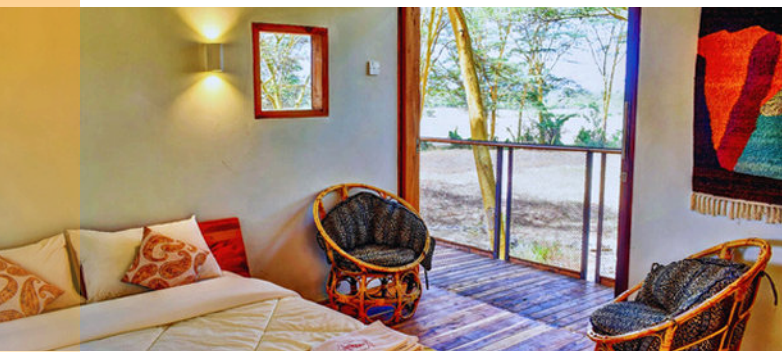

Ol Pejeta, Ol Jogi [OR] Ngare Ndare Safari Package

Accommodation at The Love Nest (2PAX)

- Accommodation
- Transport to and from Kishan Towers/Tilito Apartments
- Game Drive
- Four Wheel Drive Vehicle
- Driver/Guide
- Excursion and Suspension Bridge (Ngare Ndare)
- Swimming in the Blue Lagoon (Ngare Ndare)
- Visit the Black Bear Sanctuary (Ol Jogi)
- Visit the Chimpanzee Sanctuary (Ol Pejeta)
- Visit Rhino Sanctuary (Ol Pejeta)

Waterfall Abseiling (Ngare Ndare - charged separately)

Zip-lining Activities at Riverside Apartments (charged separately)

Box Bridge Activities at Riverside Apartments (charged separately)

KES.12,500 per person