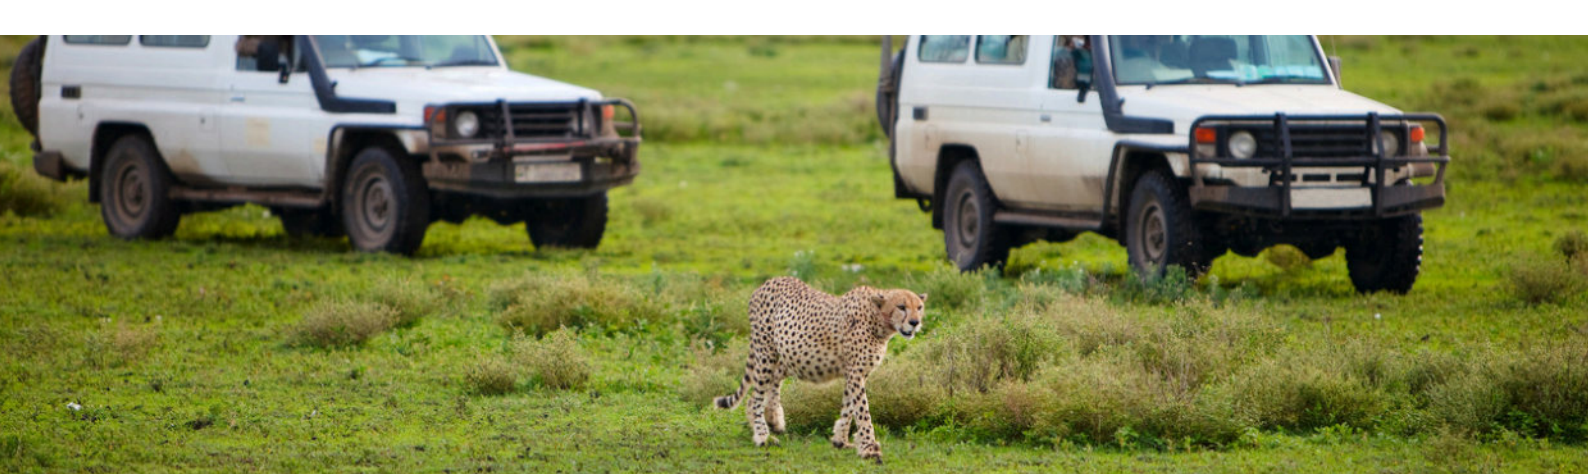

Ol Pejeta, Ol Jogi [OR] Ngare Ndare Safari Package

Accommodation at The Love Nest (2PAX)

- Accommodation
- Transport to and from Kishan Towers/Tilito Apartments
- Game Drive
- Four Wheel Drive Vehicle
- Driver/Guide
- Excursion and Suspension Bridge (Ngare Ndare)
- Swimming in the Blue Lagoon (Ngare Ndare)
- Visit the Black Bear Sanctuary (Ol Jogi)
- Visit the Chimpanzee Sanctuary (Ol Pejeta)
- Visit Rhino Sanctuary (Ol Pejeta)

Waterfall Abseiling (Ngare Ndare - charged separately)

Zip-lining Activities at Riverside Apartments (charged separately)

Box Bridge Activities at Riverside Apartments (charged separately)

KES.12,500 per person