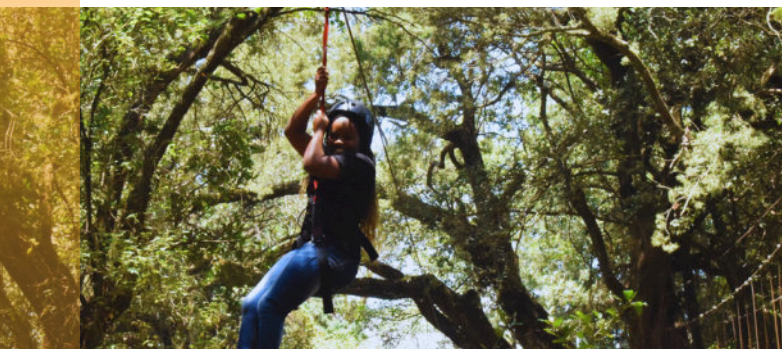

- Accommodation
- Transport to and from Riverside Apartments
- Game Drive
- Four Wheel Drive Vehicle
- Driver/Guide
- Excursion and Suspension Bridge (Ngare Ndare)
- Swimming in the Blue Lagoon (Ngare Ndare)
- Visit the Black Bear Sanctuary (Ol Jogi)
- Visit the Chimpanzee Sanctuary (Ol Pejeta)
- Visit Rhino Sanctuary (Ol Pejeta)

Ol Pejeta, Ol Jogi [OR] Ngare Ndare Safari Package

Accommodation at Kishan Towers/Tilito Apartments (2PAX)

- Accommodation
- Transport to and from Kishan Towers/Tilito Apartments
- Game Drive
- Four Wheel Drive Vehicle
- Driver/Guide
- Excursion and Suspension Bridge (Ngare Ndare)
- Swimming in the Blue Lagoon (Ngare Ndare)
- Visit the Black Bear Sanctuary (Ol Jogi)
- Visit the Chimpanzee Sanctuary (Ol Pejeta)
- Visit Rhino Sanctuary (Ol Pejeta)

Ol Pejeta, Ol Jogi [OR] Ngare Ndare Safari Package

Accommodation at The Love Nest (2PAX)

- Accommodation
- Transport to and from Kishan Towers/Tilito Apartments
- Game Drive
- Four Wheel Drive Vehicle
- Driver/Guide
- Excursion and Suspension Bridge (Ngare Ndare)
- Swimming in the Blue Lagoon (Ngare Ndare)
- Visit the Black Bear Sanctuary (Ol Jogi)
- Visit the Chimpanzee Sanctuary (Ol Pejeta)
- Visit Rhino Sanctuary (Ol Pejeta)